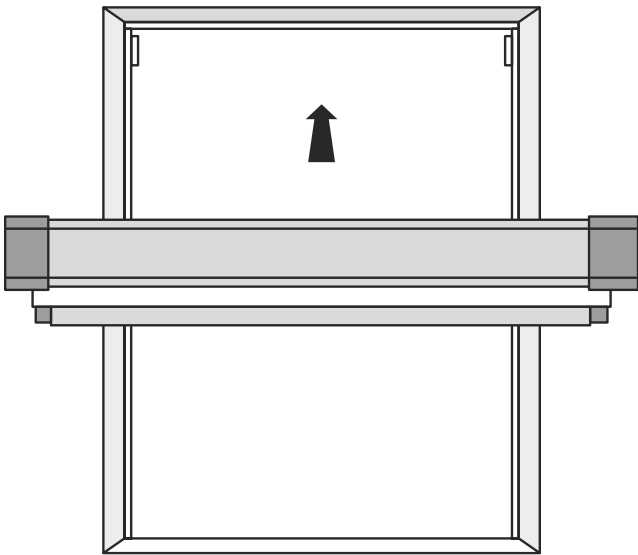

BlocOut Blind Recess Fitting

Instructions / Anleitung / Istruzioni / Pokyny / Instruktioner / Instructies

3

4

5

6

7

Guide Dog® System

Operation / Betrieb / Operazione / Opération / Operace / Bediening

Our Product Range:

- Fabric Changing Roller
- Premium Fabric Changing Roller
- Premium Skylight
- Skylight
- Zebra
- BlocOut

1

2

3