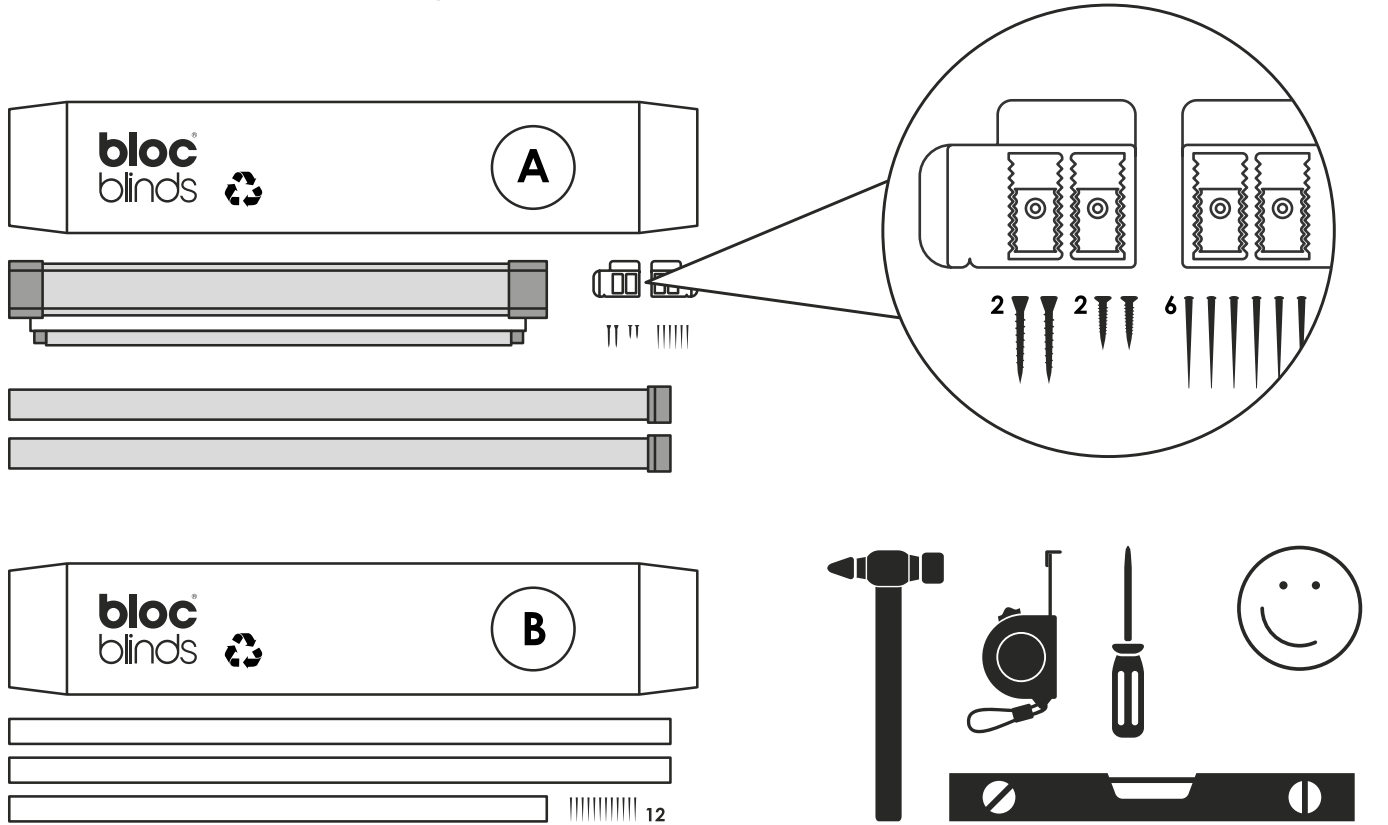

BlocOut Blind Recess Fitting

Instructions / Anleitung / Istruzioni / Pokyny / Instruktioner / Instructies

3

4

5

6

7

Guide Dog® System

Operation / Betrieb / Operazione / Opération / Operace / Bediening

Our Product Range:

- Fabric Changing Roller
- Premium Fabric Changing Roller
- Premium Skylight
- Skylight
- Zebra
- BlocOut

1

2

3