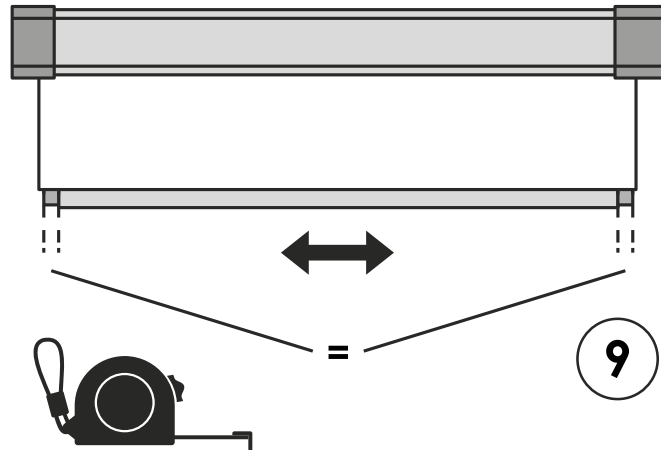

BlocOut Blind Recess Fitting

Instructions / Anleitung / Istruzioni / Pokyny / Instruktioner / Instructies

3

4

5

6

7

Guide Dog® System

Operation / Betrieb / Operazione / Opération / Operace / Bediening

Our Product Range:

- Fabric Changing Roller
- Premium Fabric Changing Roller
- Premium Skylight
- Skylight
- Zebra
- BlocOut

1

2

3