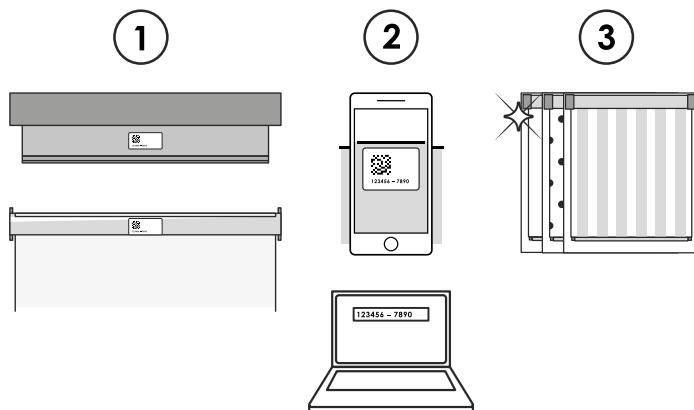

Premium Roller Blind / Zebra Roller Blind (with Pelmet)

Instructions / Anleitung / Istruzioni / Pokyny / Instruktionser / Instructies

Recess Fix

Top Fix

Surface Fix

See Recess Fix Section (4a) if blind is not level.

Attaching the P-Clip

Attaching your Pelmet

Scan, Shop, Swap

0800 107 5535