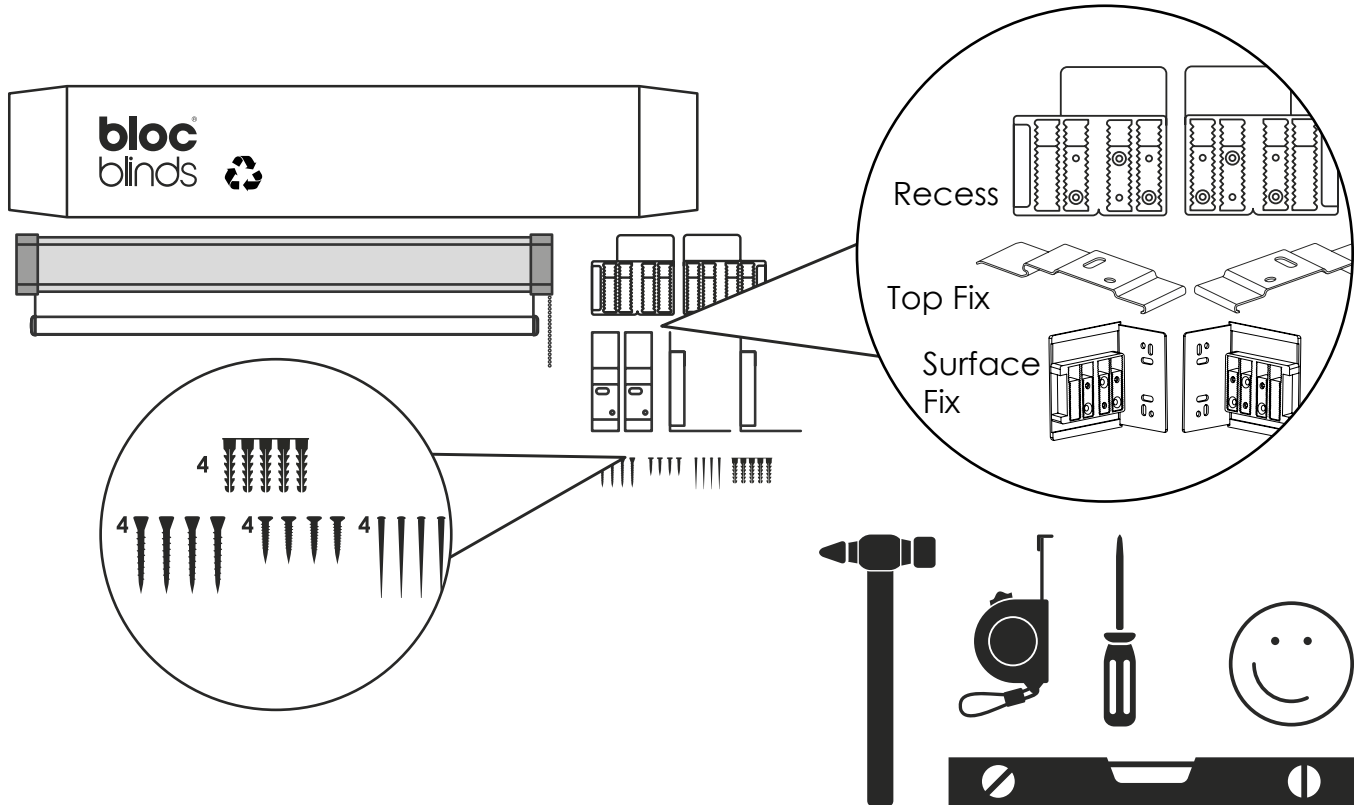

Premium Roller Blind / Zebra Roller Blind (with Pelmet)

Instructions / Anleitung / Istruzioni / Pokyny / Instruktionser / Instructies

Recess Fix

Top Fix

Surface Fix

See Recess Fix Section (4a) if blind is not level.

Attaching the P-Clip

Attaching your Pelmet

Scan, Shop, Swap

0800 107 5535