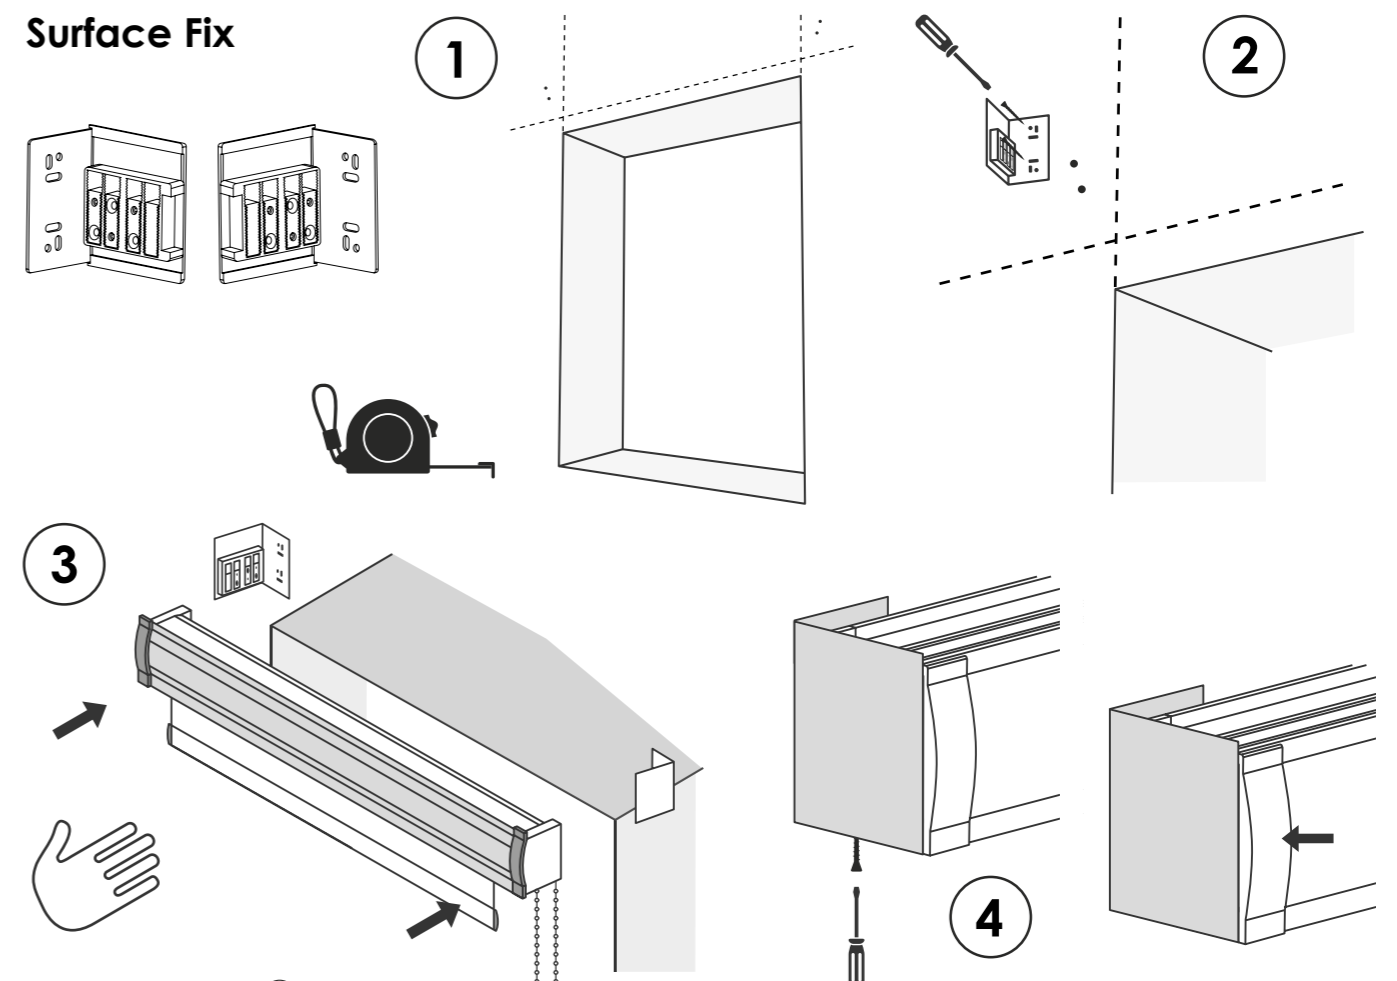

Premium Roller Blind / Zebra Roller Blind (with Pelmet)

Instructions / Anleitung / Istruzioni / Pokyny / Instruktionser / Instructies

Recess Fix

Top Fix

Surface Fix

See Recess Fix Section (4a) if blind is not level.

Attaching the P-Clip

Attaching your Pelmet

Scan, Shop, Swap

0800 107 5535