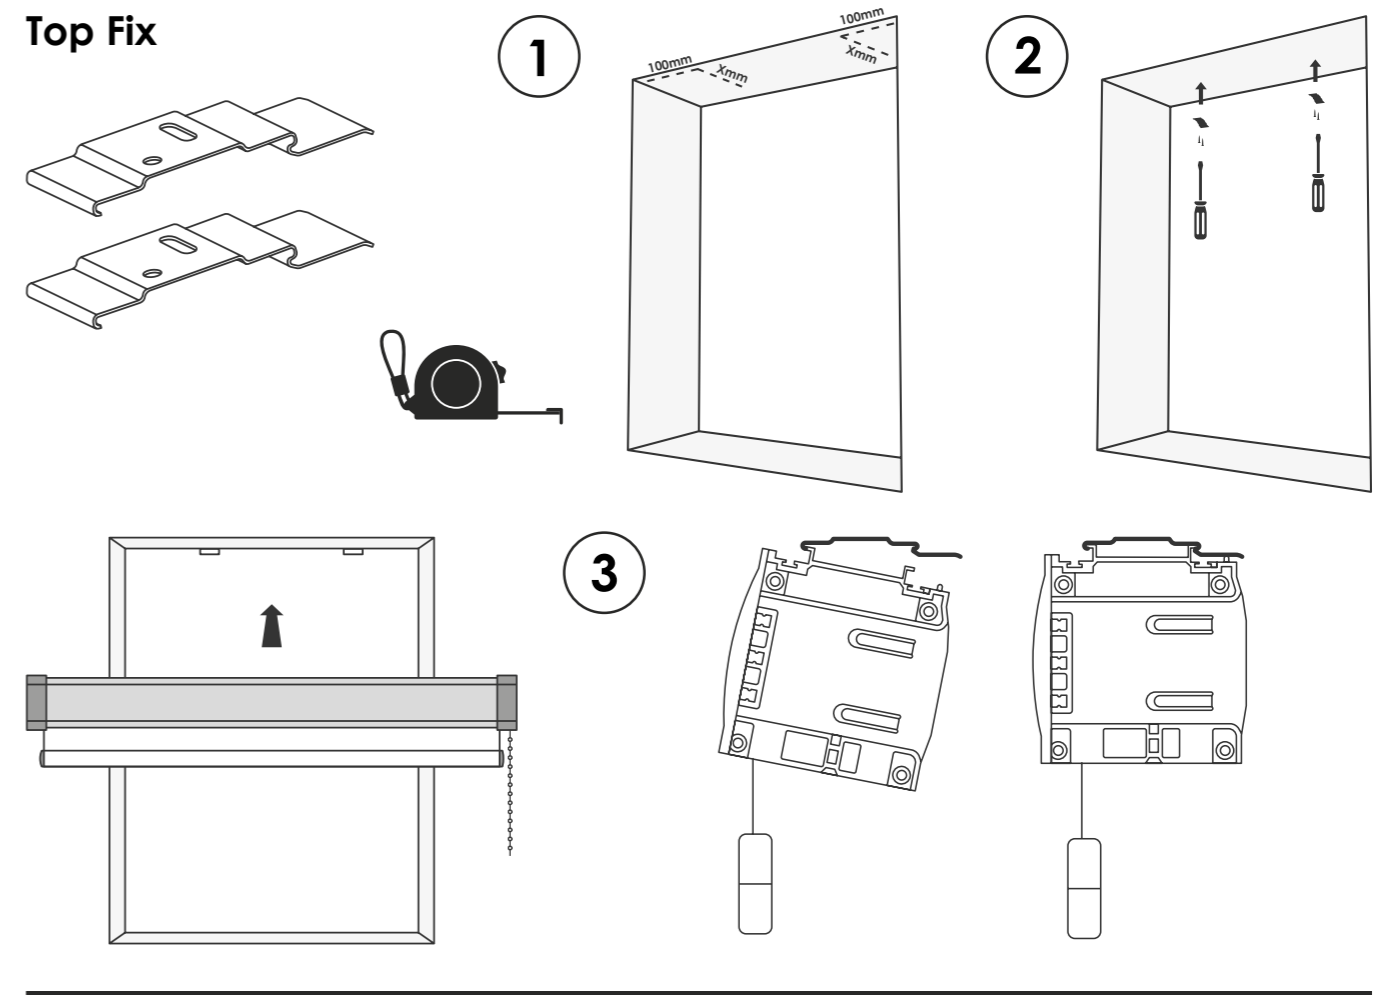

Premium Roller Blind / Zebra Roller Blind (with Pelmet)

Instructions / Anleitung / Istruzioni / Pokyny / Instruktionser / Instructies

Recess Fix

Top Fix

Surface Fix

See Recess Fix Section (4a) if blind is not level.

Attaching the P-Clip

Attaching your Pelmet

Scan, Shop, Swap

0800 107 5535